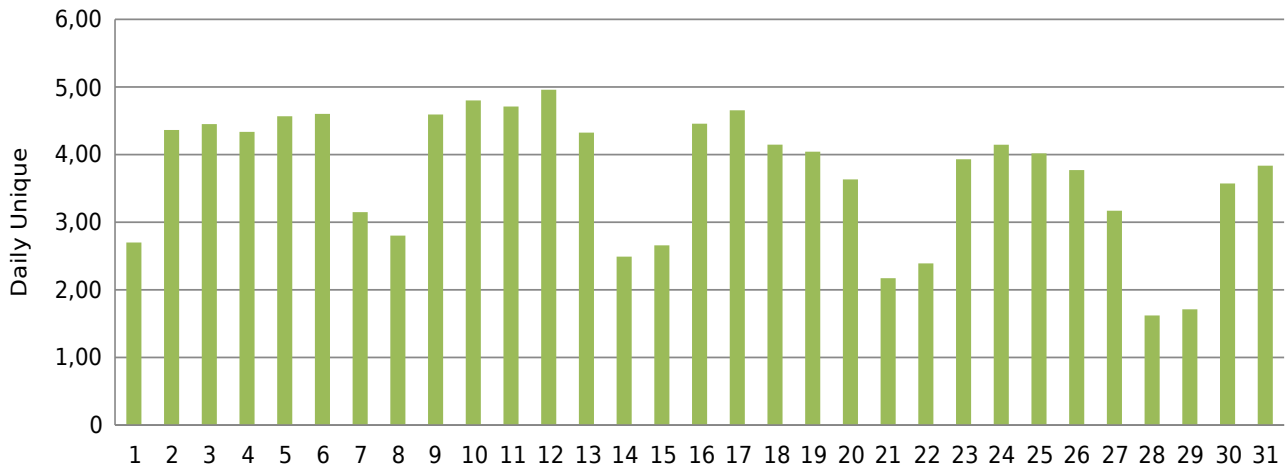

Google Analytics Report

Report Suite: contractorcalculator

Date: March 2026

Daily Unique Visitors Report | All Visits (No Segment) | March 2026 | Data generated by Google Analytics at 4 am GMT, 1 Apr 2026

Date	Daily Unique Visitors	Page views
1. Mar 1, 2026	2,700	6,493
2. Mar 2, 2026	4,364	13,364
3. Mar 3, 2026	4,451	13,447
4. Mar 4, 2026	4,336	12,792
5. Mar 5, 2026	4,567	13,630
6. Mar 6, 2026	4,602	12,811
7. Mar 7, 2026	3,149	6,926
8. Mar 8, 2026	2,802	6,570
9. Mar 9, 2026	4,593	13,881
10. Mar 10, 2026	4,801	14,142
11. Mar 11, 2026	4,711	13,348
12. Mar 12, 2026	4,959	14,182
13. Mar 13, 2026	4,325	12,559
14. Mar 14, 2026	2,491	6,223
15. Mar 15, 2026	2,658	6,124
16. Mar 16, 2026	4,457	13,256
17. Mar 17, 2026	4,655	13,573
18. Mar 18, 2026	4,147	12,469
19. Mar 19, 2026	4,043	12,909
20. Mar 20, 2026	3,633	11,162
21. Mar 21, 2026	2,172	5,646
22. Mar 22, 2026	2,391	6,331
23. Mar 23, 2026	3,931	13,532
24. Mar 24, 2026	4,146	14,444
25. Mar 25, 2026	4,018	14,148
26. Mar 26, 2026	3,771	13,359
27. Mar 27, 2026	3,170	12,000
28. Mar 28, 2026	1,621	5,639
29. Mar 29, 2026	1,712	5,853
30. Mar 30, 2026	3,573	13,132
31. Mar 31, 2026	3,836	14,192

Total monthly unique users 101,866

total Page views 348,137