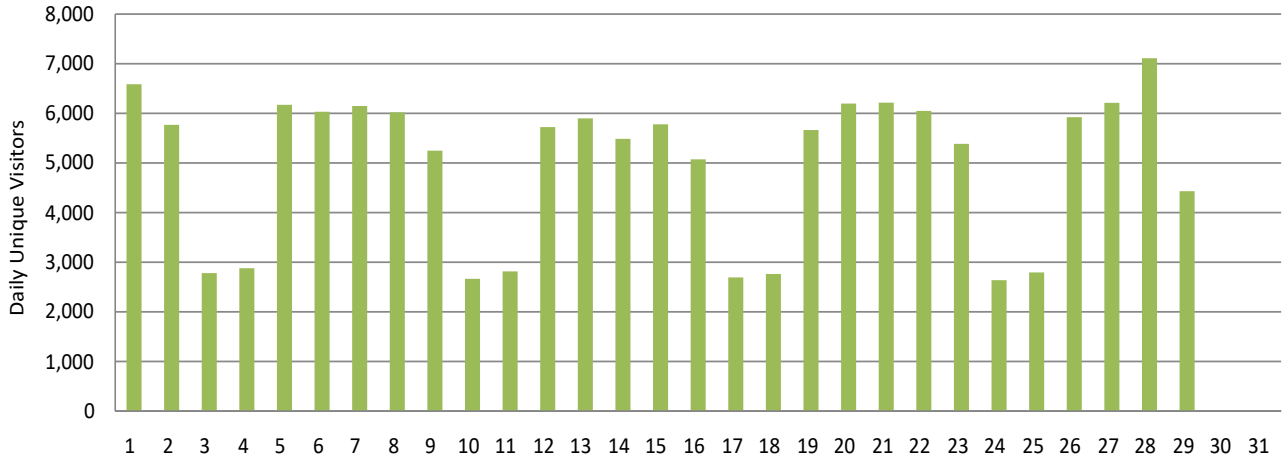

Google Analytics Report

Report Suite: contractorcalculator

Date: February 2024

Daily Unique Visitors Report | All Visits (No Segment) | February 2024 | Data generated by Google Analytics at 5 AM GMT, 1 Mar 2024

Date	Daily Unique Visitors	Page views
1. Feb 1, 2024	6,587	22,917
2. Feb 2, 2024	5,768	19,901
3. Feb 3, 2024	2,781	9,259
4. Feb 4, 2024	2,879	9,444
5. Feb 5, 2024	6,172	21,778
6. Feb 6, 2024	6,032	20,900
7. Feb 7, 2024	6,148	22,985
8. Feb 8, 2024	6,019	21,369
9. Feb 9, 2024	5,248	18,288
10. Feb 10, 2024	2,665	9,197
11. Feb 11, 2024	2,815	9,681
12. Feb 12, 2024	5,723	20,089
13. Feb 13, 2024	5,899	20,877
14. Feb 14, 2024	5,486	19,530
15. Feb 15, 2024	5,779	20,692
16. Feb 16, 2024	5,073	17,804
17. Feb 17, 2024	2,694	9,011
18. Feb 18, 2024	2,763	9,626
19. Feb 19, 2024	5,664	19,498
20. Feb 20, 2024	6,197	21,677
21. Feb 21, 2024	6,215	22,071
22. Feb 22, 2024	6,049	21,231
23. Feb 23, 2024	5,385	18,237
24. Feb 24, 2024	2,638	8,935
25. Feb 25, 2024	2,794	9,741
26. Feb 26, 2024	5,923	20,883
27. Feb 27, 2024	6,212	21,177
28. Feb 28, 2024	7,111	25,722
29. Feb 29, 2024	4,431	15,676

Total monthly uniqueusers 125,988

Total Page views 508,196