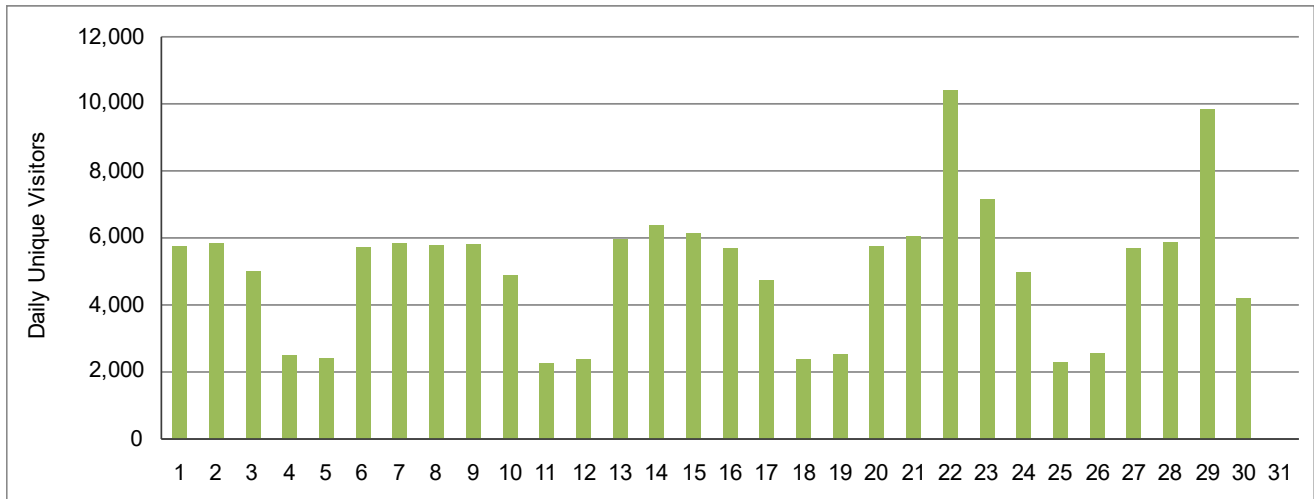

# Google Analytics Report

Report Suite: contractorcalculator

Date: November 2023

Daily Unique Visitors Report | All Visits (No Segment) | November 2023 | Data generated by Google Analytics at 5 AM GMT, 1 Dec 2023

Date	Daily Unique Visitors	Page views
1. Nov 1, 2023	5,754	20,884
2. Nov 2, 2023	5,824	20,141
3. Nov 3, 2023	4,998	18,370
4. Nov 4, 2023	2,499	8,638
5. Nov 5, 2023	2,418	8,486
6. Nov 6, 2023	5,729	19,688
7. Nov 7, 2023	5,845	21,154
8. Nov 8, 2023	5,764	20,393
9. Nov 9, 2023	5,796	21,007
10. Nov 10, 2023	4,893	17,629
11. Nov 11, 2023	2,254	7,586
12. Nov 12, 2023	2,369	8,037
13. Nov 13, 2023	5,955	21,165
14. Nov 14, 2023	6,372	22,554
15. Nov 15, 2023	6,145	21,467
16. Nov 16, 2023	5,686	20,096
17. Nov 17, 2023	4,735	16,252
18. Nov 18, 2023	2,389	8,575
19. Nov 19, 2023	2,528	8,514
20. Nov 20, 2023	5,759	20,583
21. Nov 21, 2023	6,043	21,141
22. Nov 22, 2023	10,412	32,720
23. Nov 23, 2023	7,141	24,130
24. Nov 24, 2023	4,962	17,107
25. Nov 25, 2023	2,279	7,939
26. Nov 26, 2023	2,557	8,540
27. Nov 27, 2023	5,678	19,674
28. Nov 28, 2023	5,861	20,579
29. Nov 29, 2023	9,837	24,385
30. Nov 30, 2023	4,201	14,048

Total monthly unique users 134,625

Total Page views 521,482