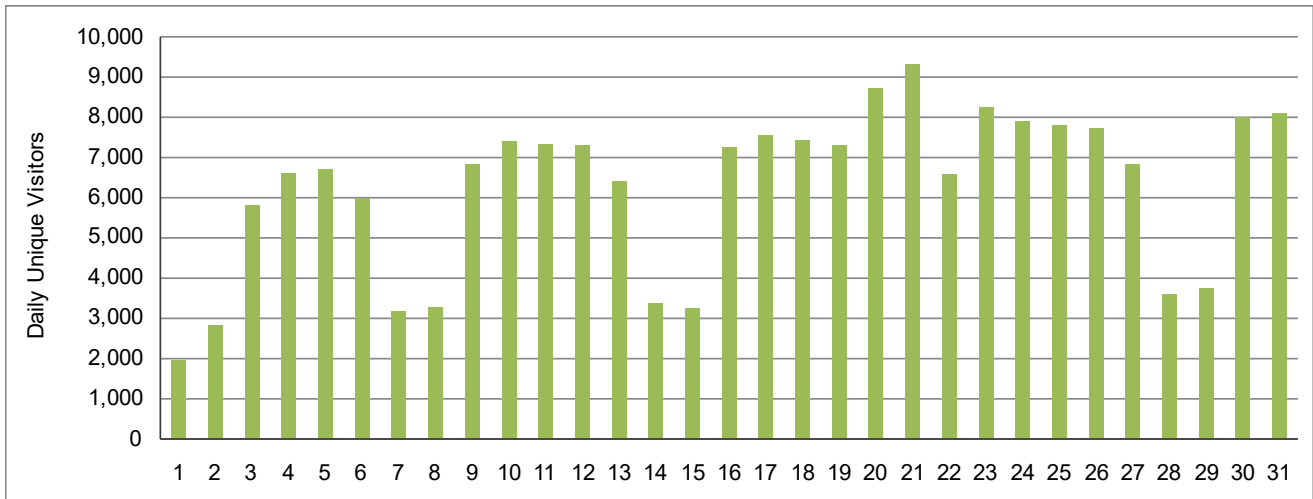

# Google Analytics Report

Report Suite: contractorcalculator

Date: January 2023

Daily Unique Visitors Report | All Visits (No Segment) | January 2023 | Data generated by Google Analytics at 5 AM GMT, 1 Feb 2023

Date	Daily Unique Visitors	Page views
1. Jan 1, 2023	1,945	5,947
2. Jan 2, 2023	2,828	8,614
3. Jan 3, 2023	5,798	19,423
4. Jan 4, 2023	6,599	22,246
5. Jan 5, 2023	6,695	23,010
6. Jan 6, 2023	5,986	20,923
7. Jan 7, 2023	3,176	9,973
8. Jan 8, 2023	3,276	10,162
9. Jan 9, 2023	6,824	23,332
10. Jan 10, 2023	7,390	25,771
11. Jan 11, 2023	7,330	24,838
12. Jan 12, 2023	7,302	24,419
13. Jan 13, 2023	6,396	21,175
14. Jan 14, 2023	3,381	10,591
15. Jan 15, 2023	3,246	10,225
16. Jan 16, 2023	7,245	24,258
17. Jan 17, 2023	7,543	25,067
18. Jan 18, 2023	7,434	25,189
19. Jan 19, 2023	7,287	25,061
20. Jan 20, 2023	8,710	25,205
21. Jan 21, 2023	9,319	16,651
22. Jan 22, 2023	6,569	14,004
23. Jan 23, 2023	8,255	25,334
24. Jan 24, 2023	7,907	27,269
25. Jan 25, 2023	7,787	26,736
26. Jan 26, 2023	7,718	25,785
27. Jan 27, 2023	6,828	22,459
28. Jan 28, 2023	3,595	11,092
29. Jan 29, 2023	3,752	11,163
30. Jan 30, 2023	7,994	25,997
31. Jan 31, 2023	8,096	27,652

Total monthly unique users 164,058

Total Page views 619,571