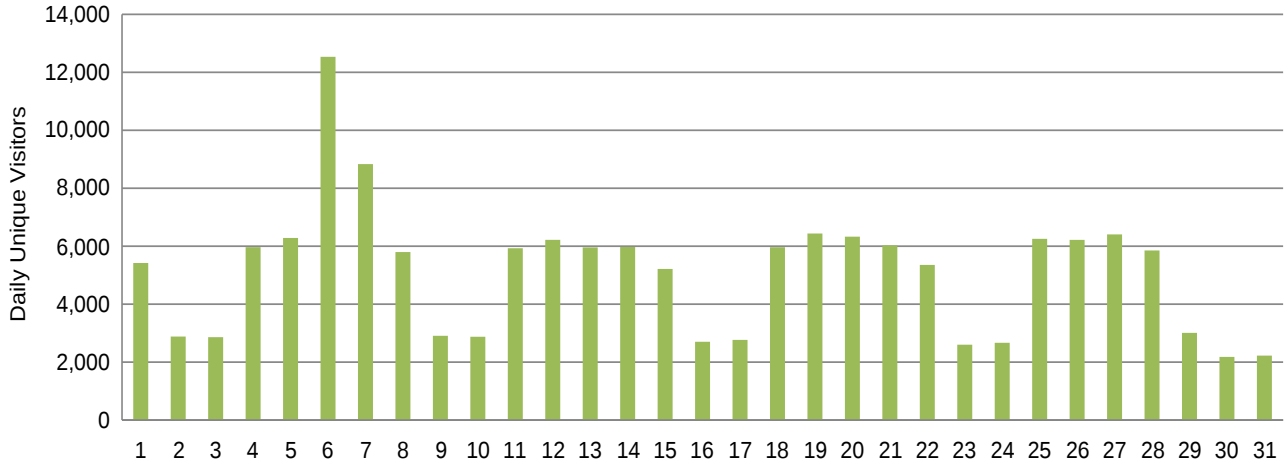

Google Analytics Report

Report Suite: contractorcalculator

Date: March 2024

Daily Unique Visitors Report | All Visits (No Segment) | March 2024 | Data generated by Google Analytics at 10 am GMT, 3 Apr 2024

Date	Daily Unique Visitors	Page views
1. Mar 1, 2024	5,420	20,950
2. Mar 2, 2024	2,882	11,470
3. Mar 3, 2024	2,861	11,998
4. Mar 4, 2024	5,967	24,423
5. Mar 5, 2024	6,284	25,864
6. Mar 6, 2024	12,535	44,749
7. Mar 7, 2024	8,833	33,690
8. Mar 8, 2024	5,798	23,703
9. Mar 9, 2024	2,908	11,844
10. Mar 10, 2024	2,875	11,352
11. Mar 11, 2024	5,930	24,423
12. Mar 12, 2024	6,219	26,611
13. Mar 13, 2024	5,959	25,286
14. Mar 14, 2024	5,975	25,379
15. Mar 15, 2024	5,215	24,072
16. Mar 16, 2024	2,702	11,306
17. Mar 17, 2024	2,767	11,221
18. Mar 18, 2024	5,965	25,359
19. Mar 19, 2024	6,438	27,258
20. Mar 20, 2024	6,329	27,549
21. Mar 21, 2024	6,026	26,669
22. Mar 22, 2024	5,354	23,989
23. Mar 23, 2024	2,601	11,074
24. Mar 24, 2024	2,667	11,210
25. Mar 25, 2024	6,254	26,656
26. Mar 26, 2024	6,218	25,990
27. Mar 27, 2024	6,407	26,659
28. Mar 28, 2024	5,853	24,674
29. Mar 29, 2024	3,009	12,605
30. Mar 30, 2024	2,180	8,671
31. Mar 31, 2024	2,225	9,240

Total monthly uniqueusers 136,954

Total Page views

655,944