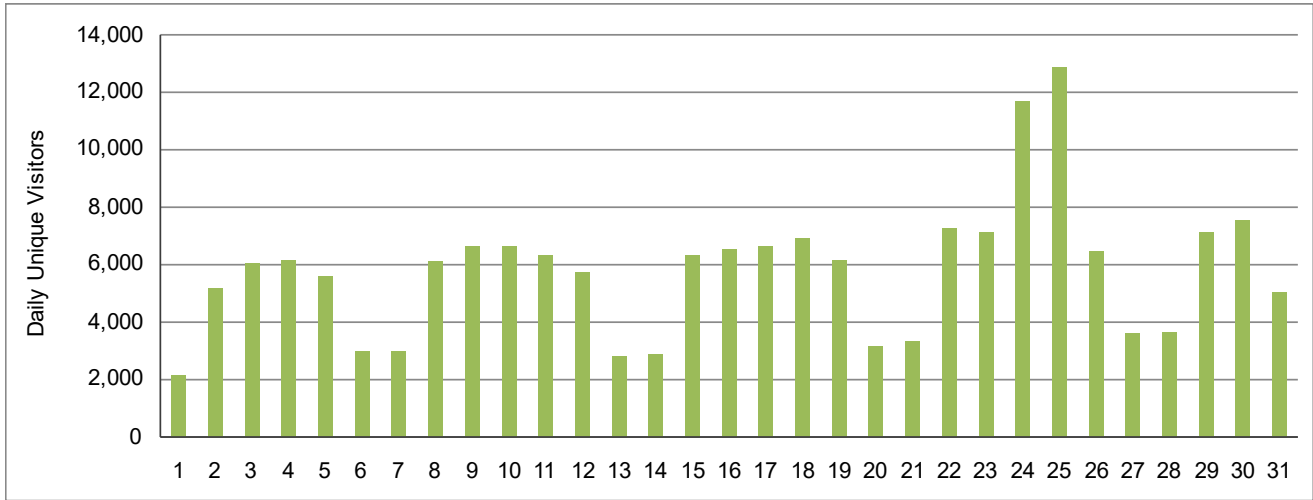

# Google Analytics Report

Report Suite: contractorcalculator

Date: January 2024

Daily Unique Visitors Report | All Visits (No Segment) | January 2024 | Data generated by Google Analytics at 5 AM GMT, 1 Feb 2024

Date	Daily Unique Visitors	Page views
1. Jan 1, 2024	2,130	7,089
2. Jan 2, 2024	5,165	18,063
3. Jan 3, 2024	6,025	21,153
4. Jan 4, 2024	6,138	21,739
5. Jan 5, 2024	5,592	19,829
6. Jan 6, 2024	2,985	10,253
7. Jan 7, 2024	2,967	10,262
8. Jan 8, 2024	6,113	21,354
9. Jan 9, 2024	6,631	23,772
10. Jan 10, 2024	6,637	23,824
11. Jan 11, 2024	6,309	22,922
12. Jan 12, 2024	5,715	20,597
13. Jan 13, 2024	2,791	9,879
14. Jan 14, 2024	2,892	10,500
15. Jan 15, 2024	6,323	22,232
16. Jan 16, 2024	6,522	24,176
17. Jan 17, 2024	6,641	24,685
18. Jan 18, 2024	6,923	39,001
19. Jan 19, 2024	6,140	20,848
20. Jan 20, 2024	3,146	10,426
21. Jan 21, 2024	3,310	11,198
22. Jan 22, 2024	7,251	24,230
23. Jan 23, 2024	7,117	24,672
24. Jan 24, 2024	11,694	29,262
25. Jan 25, 2024	12,859	31,064
26. Jan 26, 2024	6,450	20,583
27. Jan 27, 2024	3,617	11,560
28. Jan 28, 2024	3,630	11,743
29. Jan 29, 2024	7,107	24,583
30. Jan 30, 2024	7,533	26,576
31. Jan 31, 2024	5,022	18,032

Total monthly unique users 154,854

Total Page views

616,107