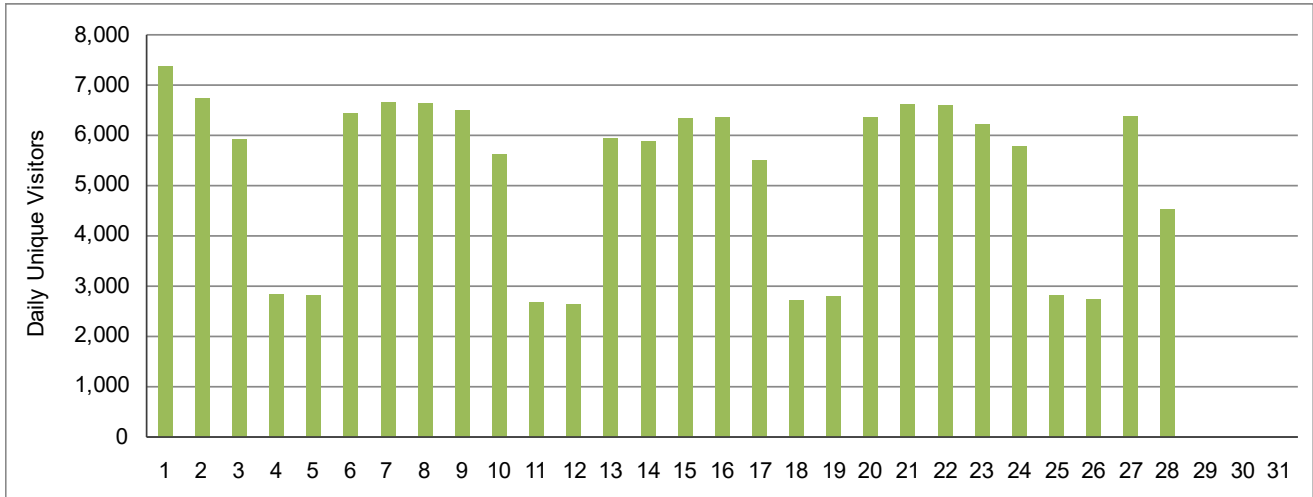

Google Analytics Report

Report Suite: contractorcalculator

Date: February 2023

Daily Unique Visitors Report | All Visits (No Segment) | February 2023 | Data generated by Google Analytics at 5 AM GMT, 1 Mar 2023

Date	Daily Unique Visitors	Page views
1. Feb 1, 2023	7,373	25,974
2. Feb 2, 2023	6,736	24,022
3. Feb 3, 2023	5,920	20,804
4. Feb 4, 2023	2,831	9,477
5. Feb 5, 2023	2,812	9,757
6. Feb 6, 2023	6,444	22,871
7. Feb 7, 2023	6,647	23,530
8. Feb 8, 2023	6,638	22,566
9. Feb 9, 2023	6,499	22,566
10. Feb 10, 2023	5,614	19,612
11. Feb 11, 2023	2,671	8,529
12. Feb 12, 2023	2,638	9,100
13. Feb 13, 2023	5,948	20,520
14. Feb 14, 2023	5,886	21,209
15. Feb 15, 2023	6,341	23,336
16. Feb 16, 2023	6,353	22,882
17. Feb 17, 2023	5,496	18,685
18. Feb 18, 2023	2,712	9,228
19. Feb 19, 2023	2,791	9,397
20. Feb 20, 2023	6,347	22,548
21. Feb 21, 2023	6,610	23,583
22. Feb 22, 2023	6,595	23,138
23. Feb 23, 2023	6,216	21,903
24. Feb 24, 2023	5,788	20,280
25. Feb 25, 2023	2,811	9,240
26. Feb 26, 2023	2,741	8,822
27. Feb 27, 2023	6,378	21,990
28. Feb 28, 2023	4,522	15,337

Total monthly unique users 128,252

Total Page views 510,906